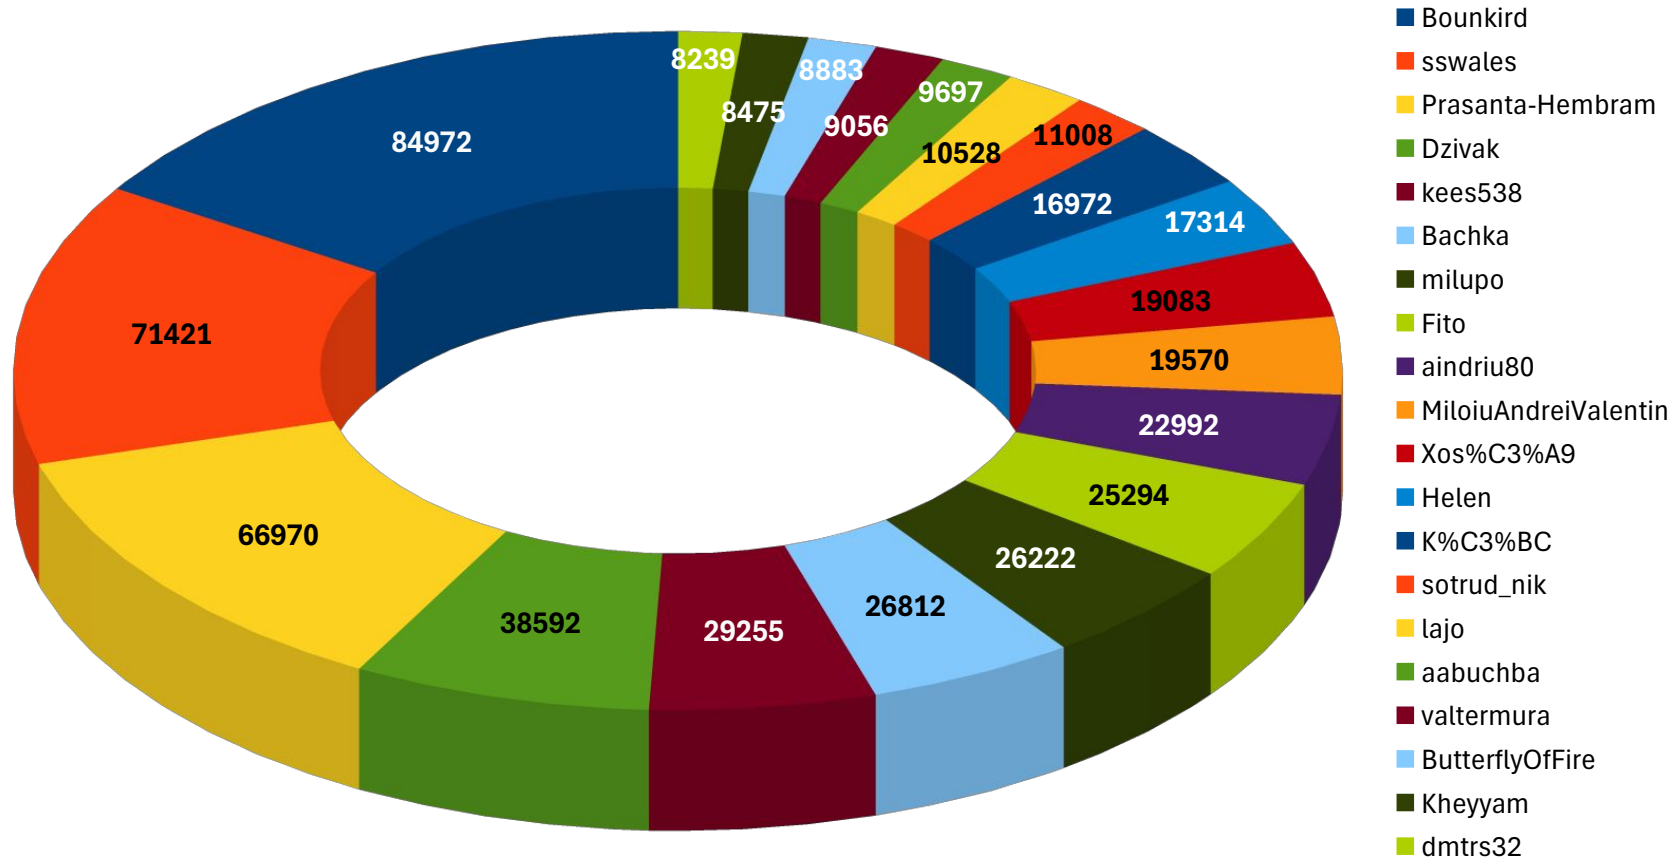

State of the LibreOffice Project

(April 2025 – March 2026)

The Document Foundation

(slide deck created by Italo Vignoli)

LibreOffice Project Summary

Git			
11.098 Commits	295 Authors	21 Repositories	
Gerrit			
230.658 Changesets	386 Submitters	25 Repositories	
Bugzilla			
5.574 Issues	2.726 Submitters	6 Products	
MediaWiki			
512 Pages	202 Editors	16.380 Revisions	
Discourse (Ask LibreOffice)			
3.520 Questions	23.062 Answers	940 Accepted	2.977 People Involved
Weblate			
245 Contributors	163 Languages	1.215.316 Units	2.241.677 Changes

LibreOffice Development Summary

- **295 developers involved**
- **11.098 new commits on the source code**
 - **221** volunteer developers (75%)
 - **1871** commits (17%)
- **8** devs from The Document Foundation (3%)
 - **4.077** commits (37%)
- **66** devs from **7** ecosystem companies (22%)
 - **5.150** commits (47%)

Git Commits (Number)

Git Commits (Percentage)

Top 20 Git Committers

Top 20 Gerrit Committers

Top 20 Bugzilla Issue Submitters

Top 20 People Answering on Discourse

Top 20 Translators on Weblate

LibreOffice Huge Localization Effort

Community Contributors by Quarter

Trend of Monthly Donations 2024 vs 2025 vs 2026

Donations x Quarter Last 3 Years

Visitors to LibreOffice Update Page

Visitor Map

591.148.836

591,148,836 visits

Downloads from LibreOffice Download Page