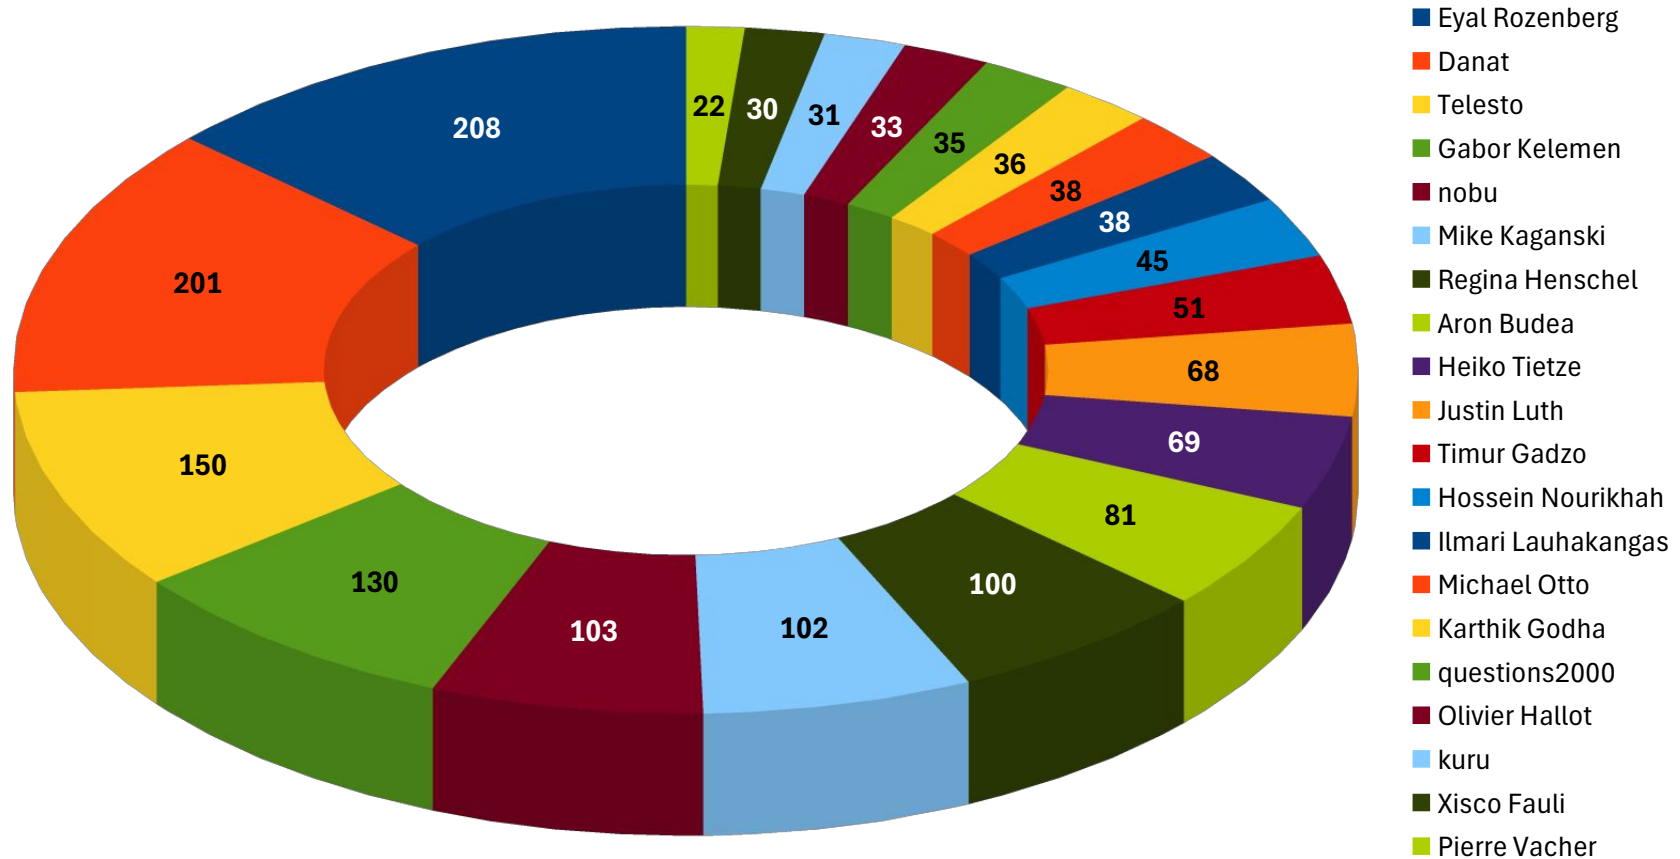

LibreOffice Development Summary

- **295 developers involved**
- **11.098 new commits on the source code**
 - **221** volunteer developers (75%)
 - **1871** commits (17%)
- **8** devs from The Document Foundation (3%)
 - **4.077** commits (37%)
- **66** devs from **7** ecosystem companies (22%)
 - **5.150** commits (47%)

Git Commits (Number)

Git Commits (Percentage)

Top 20 Git Committers

Top 20 Gerrit Committers

Top 20 Bugzilla Issue Submitters

Top 20 People Answering on Discourse

Top 20 Translators on Weblate

LibreOffice Huge Localization Effort

- **Localization Teams**
 - **~120** shipping languages
 - **~163** registered language projects
 - **245** localizers active during last 12 months
 - **2.241.677** localized strings during last 12 months
- **LibreOffice is available in more languages than any other desktop application**

Community Contributors by Quarter

Trend of Monthly Donations 2024 vs 2025 vs 2026

Donations x Quarter Last 3 Years

Visitors to LibreOffice Update Page

Visitor Map

591.148.836

591,148,836 visits

Downloads from LibreOffice Download Page