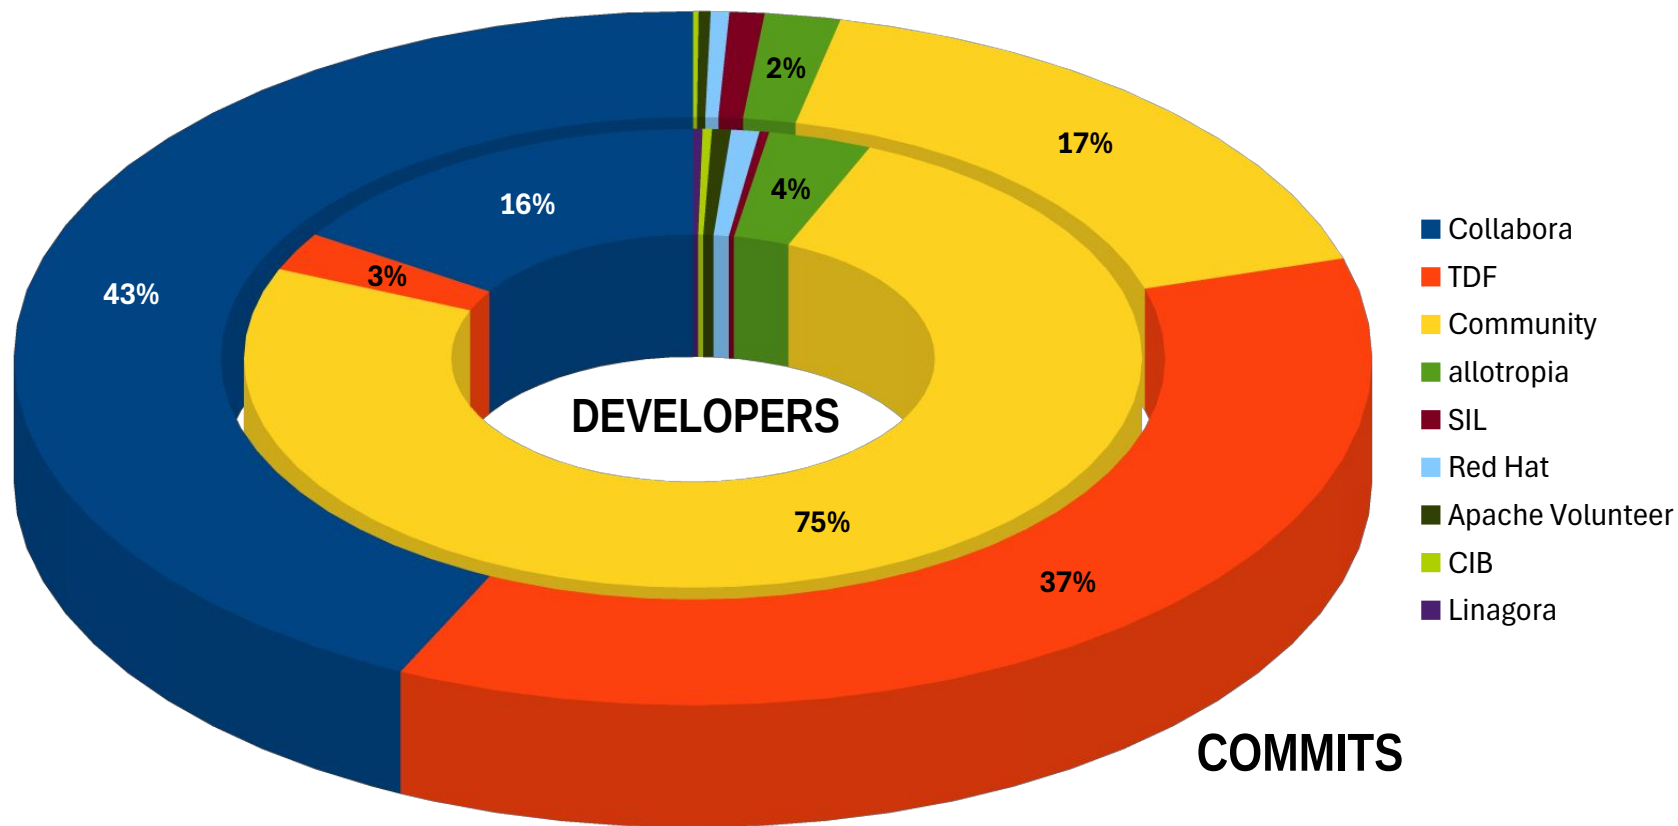

State of the LibreOffice Project

(April 2025 – March 2026)

The Document Foundation

(slide deck created by Italo Vignoli)

LibreOffice Project Summary

Git			
11.098 Commits	295 Authors	21 Repositories	
Gerrit			
230.658 Changesets	386 Submitters	25 Repositories	
Bugzilla			
5.574 Issues	2.726 Submitters	6 Products	
MediaWiki			
512 Pages	202 Editors	16.380 Revisions	
Discourse (Ask LibreOffice)			
3.520 Questions	23.062 Answers	940 Accepted	2.977 People Involved
Weblate			
245 Contributors	163 Languages	1.215.316 Units	2.241.677 Changes

LibreOffice Development Summary

- **295 developers involved**
- **11.098 new commits on the source code**
 - **221** volunteer developers (75%)
 - **1871** commits (17%)
- **8** devs from The Document Foundation (3%)
 - **4.077** commits (37%)
- **66** devs from **7** ecosystem companies (22%)
 - **5.150** commits (47%)

Git Commits (Number)

Git Commits (Percentage)

Top 20 Git Committers

Top 20 Gerrit Committers

Top 20 Bugzilla Issue Submitters

Top 20 People Answering on Discourse

Top 20 Translators on Weblate

LibreOffice Huge Localization Effort

- **Localization Teams**
 - **~120** shipping languages
 - **~163** registered language projects
 - **245** localizers active during last 12 months
 - **2.241.677** localized strings during last 12 months
- **LibreOffice is available in more languages than any other desktop application**