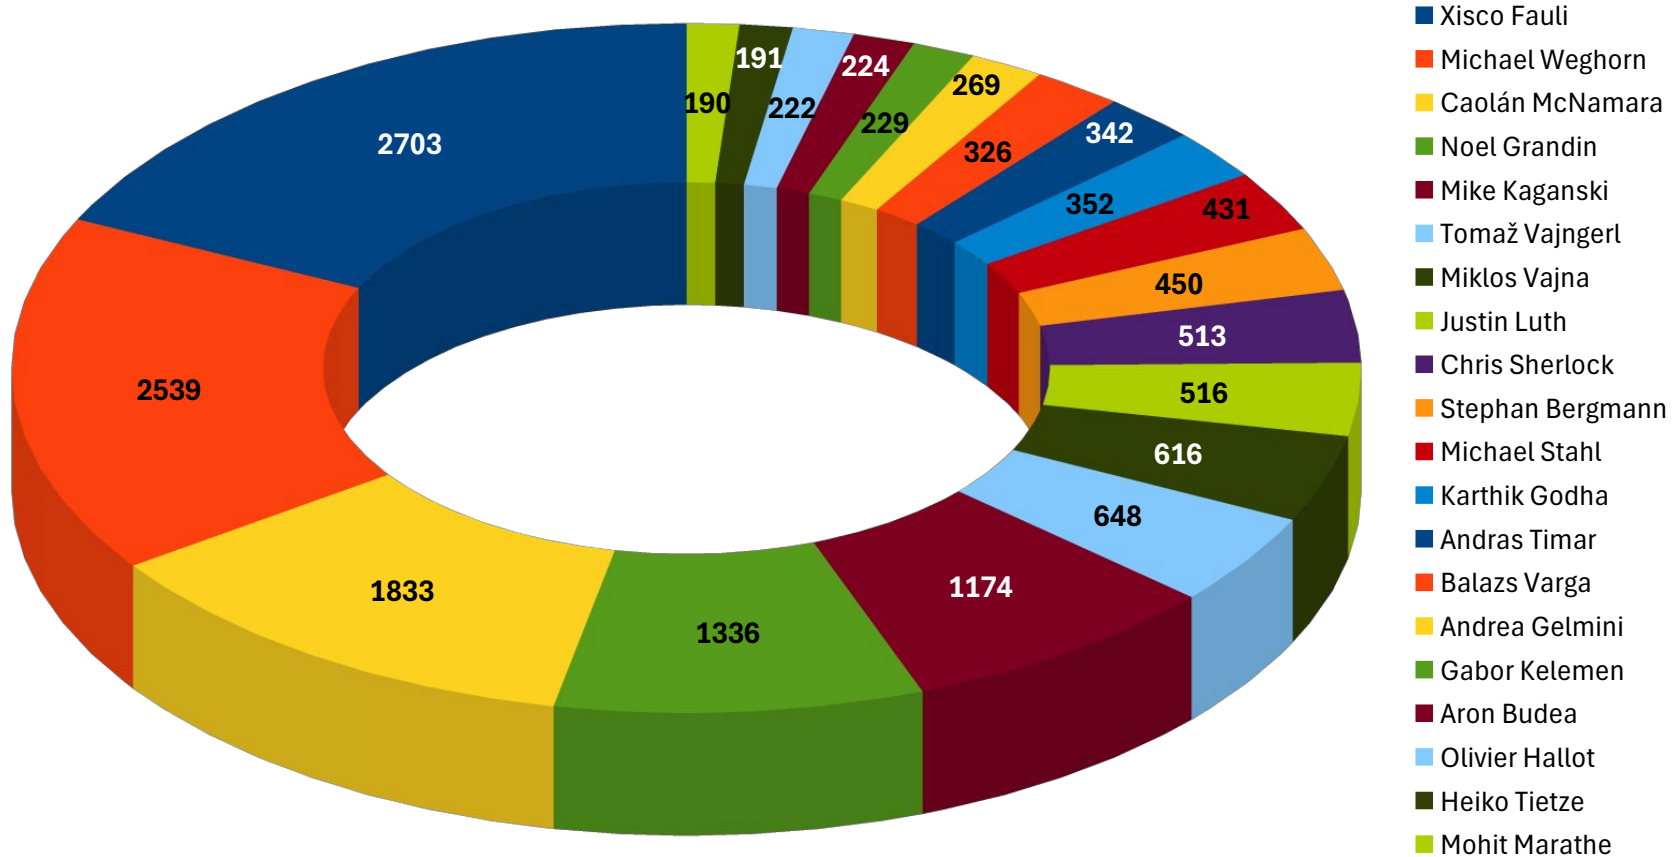

LibreOffice Development Summary

- **295 developers involved**
- **11.098 new commits on the source code**
 - **221** volunteer developers (75%)
 - **1871** commits (17%)
- **8** devs from The Document Foundation (3%)
 - **4.077** commits (37%)
- **66** devs from **7** ecosystem companies (22%)
 - **5.150** commits (47%)

Git Commits (Number)

Git Commits (Percentage)

Top 20 Git Committers

Top 20 Gerrit Committers

Top 20 Bugzilla Issue Submitters

Top 20 People Answering on Discourse

Top 20 Translators on Weblate

LibreOffice Huge Localization Effort

- **Localization Teams**
 - **~120** shipping languages
 - **~163** registered language projects
 - **245** localizers active during last 12 months
 - **2.241.677** localized strings during last 12 months
- **LibreOffice is available in more languages than any other desktop application**

Community Contributors by Quarter

Trend of Monthly Donations 2024 vs 2025 vs 2026

Donations x Quarter Last 3 Years

Visitors to LibreOffice Update Page

Visitor Map

591.148.836

591,148,836 visits

Downloads from LibreOffice Download Page