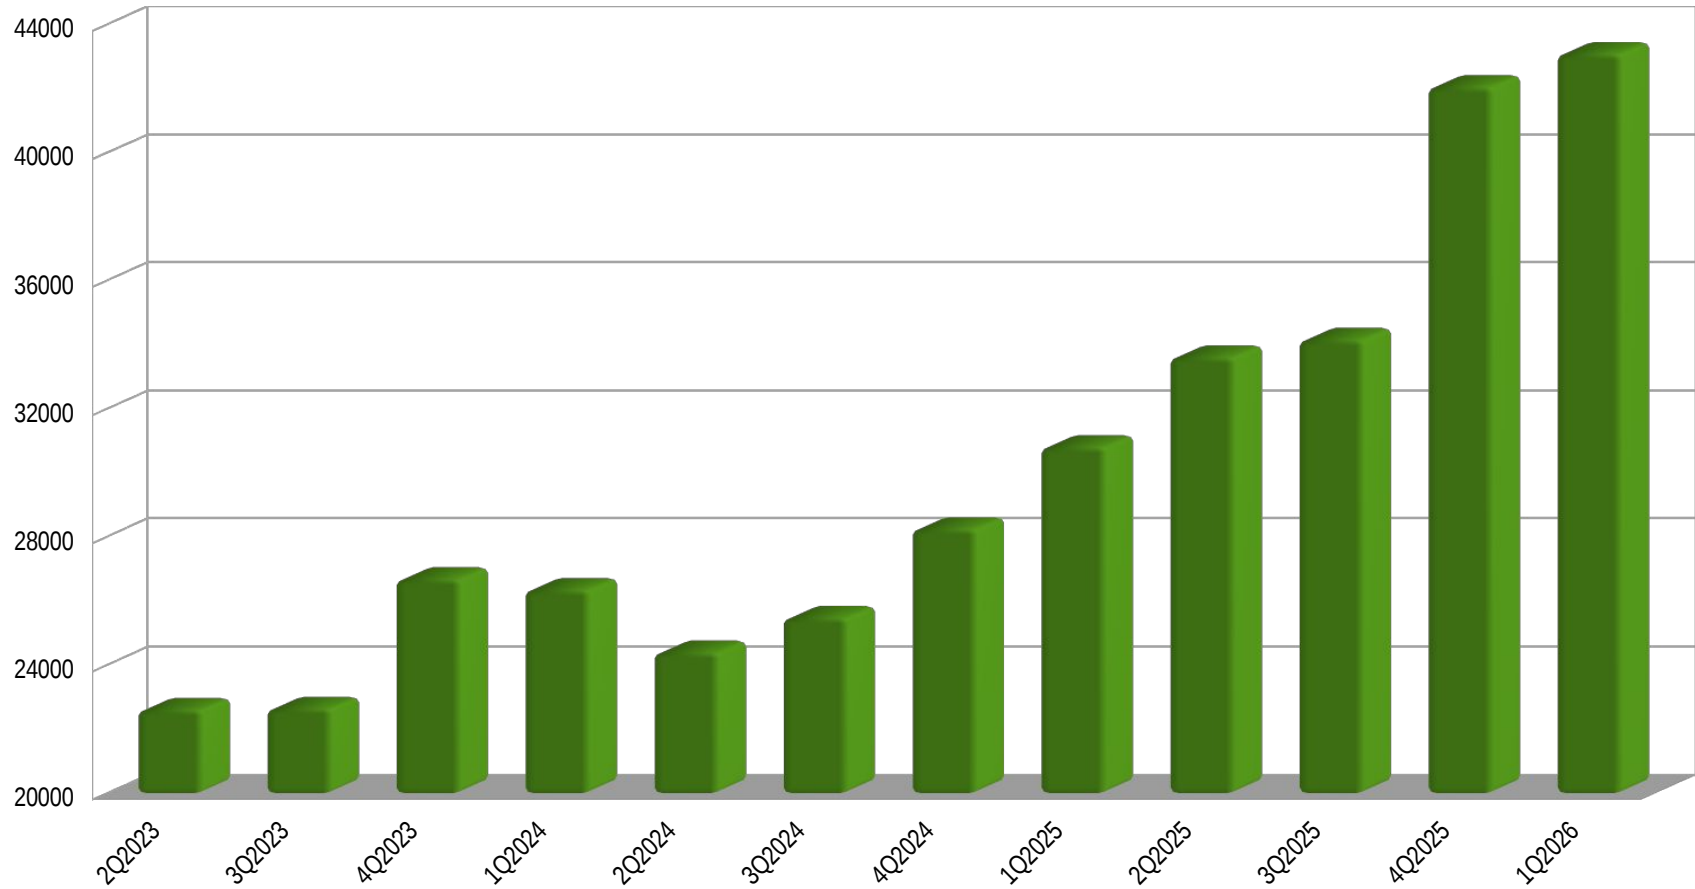

State of the LibreOffice Project

(April 2025 – March 2026)

The Document Foundation

(slide deck created by Italo Vignoli)

LibreOffice Project Summary

Git			
11.098 Commits	295 Authors	21 Repositories	
Gerrit			
230.658 Changesets	386 Submitters	25 Repositories	
Bugzilla			
5.574 Issues	2.726 Submitters	6 Products	
MediaWiki			
512 Pages	202 Editors	16.380 Revisions	
Discourse (Ask LibreOffice)			
3.520 Questions	23.062 Answers	940 Accepted	2.977 People Involved
Weblate			
245 Contributors	163 Languages	1.215.316 Units	2.241.677 Changes

LibreOffice Development Summary

- **295 developers involved**
- **11.098 new commits on the source code**
 - **221** volunteer developers (75%)
 - **1871** commits (17%)
- **8** devs from The Document Foundation (3%)
 - **4.077** commits (37%)
- **66** devs from **7** ecosystem companies (22%)
 - **5.150** commits (47%)

- **Localization Teams**
 - **~120** shipping languages
 - **~163** registered language projects
 - **245** localizers active during last 12 months
 - **2.241.677** localized strings during last 12 months
- **LibreOffice is available in more languages than any other desktop application**

Community Contributors by Quarter

Trend of Monthly Donations 2024 vs 2025 vs 2026

Donations x Quarter Last 3 Years

Visitors to LibreOffice Update Page

Visitor Map

591.148.836

591,148,836 visits

Downloads from LibreOffice Download Page