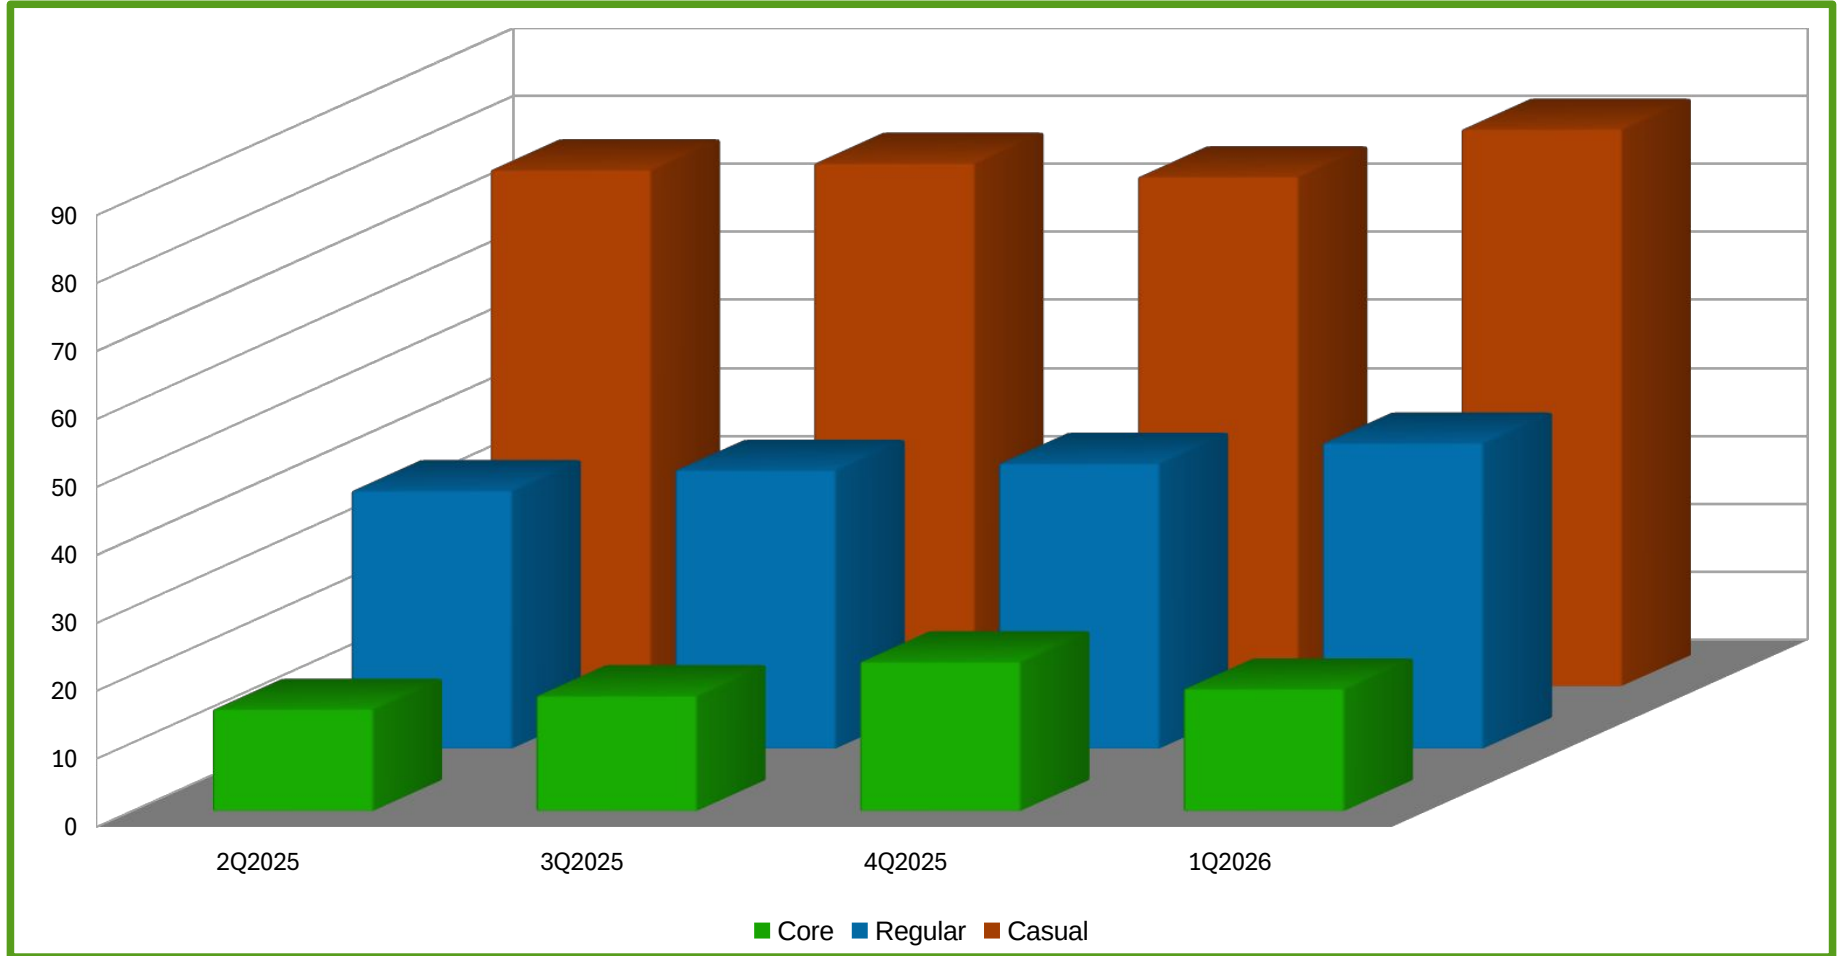

Community Contributors by Quarter