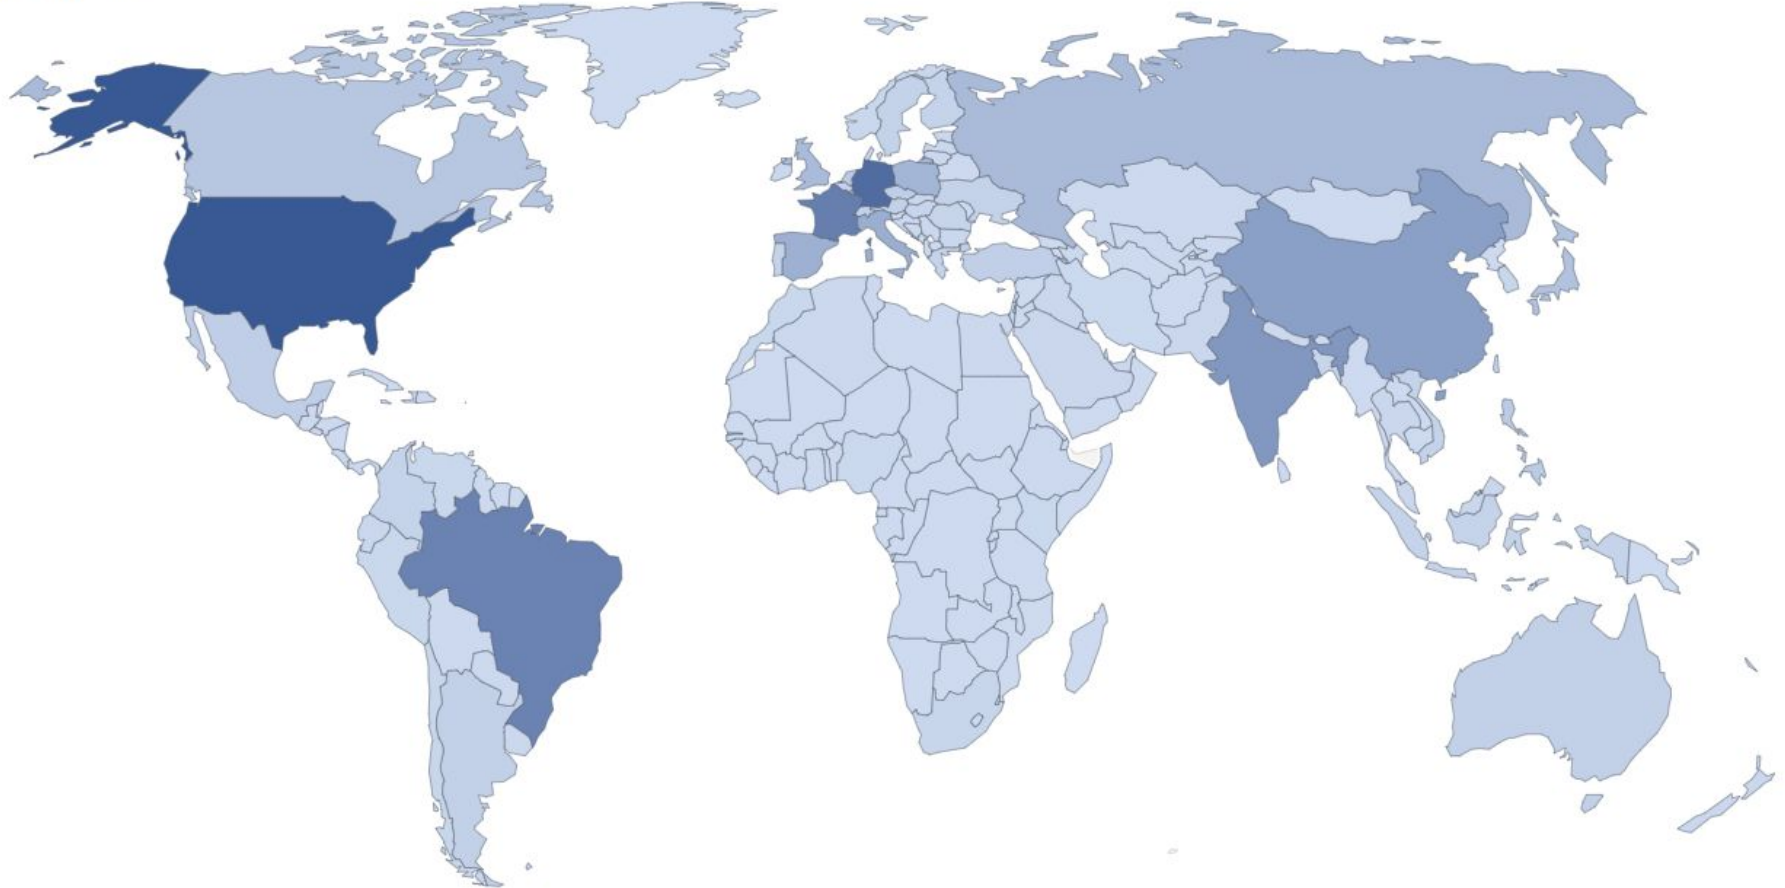

LibreOffice Development Summary

- **295 developers involved**
- **11.098 new commits on the source code**
 - **221** volunteer developers (75%)
 - **1871** commits (17%)
- **8** devs from The Document Foundation (3%)
 - **4.077** commits (37%)
- **66** devs from **7** ecosystem companies (22%)
 - **5.150** commits (47%)

- **Localization Teams**
 - **~120** shipping languages
 - **~163** registered language projects
 - **245** localizers active during last 12 months
 - **2.241.677** localized strings during last 12 months
- **LibreOffice is available in more languages than any other desktop application**

Community Contributors by Quarter

Trend of Monthly Donations 2024 vs 2025 vs 2026

Donations x Quarter Last 3 Years

Visitors to LibreOffice Update Page

Visitor Map

591.148.836

591,148,836 visits

Downloads from LibreOffice Download Page

Visitor Map

47.328.711

47,328,711 visits

LibreOffice Downloads per Month 2024 vs 2025 vs 2026

LibreOffice Downloads per Year

Sources of Data

- **Slides 2 to 12**

<https://dashboard.documentfoundation.org/>