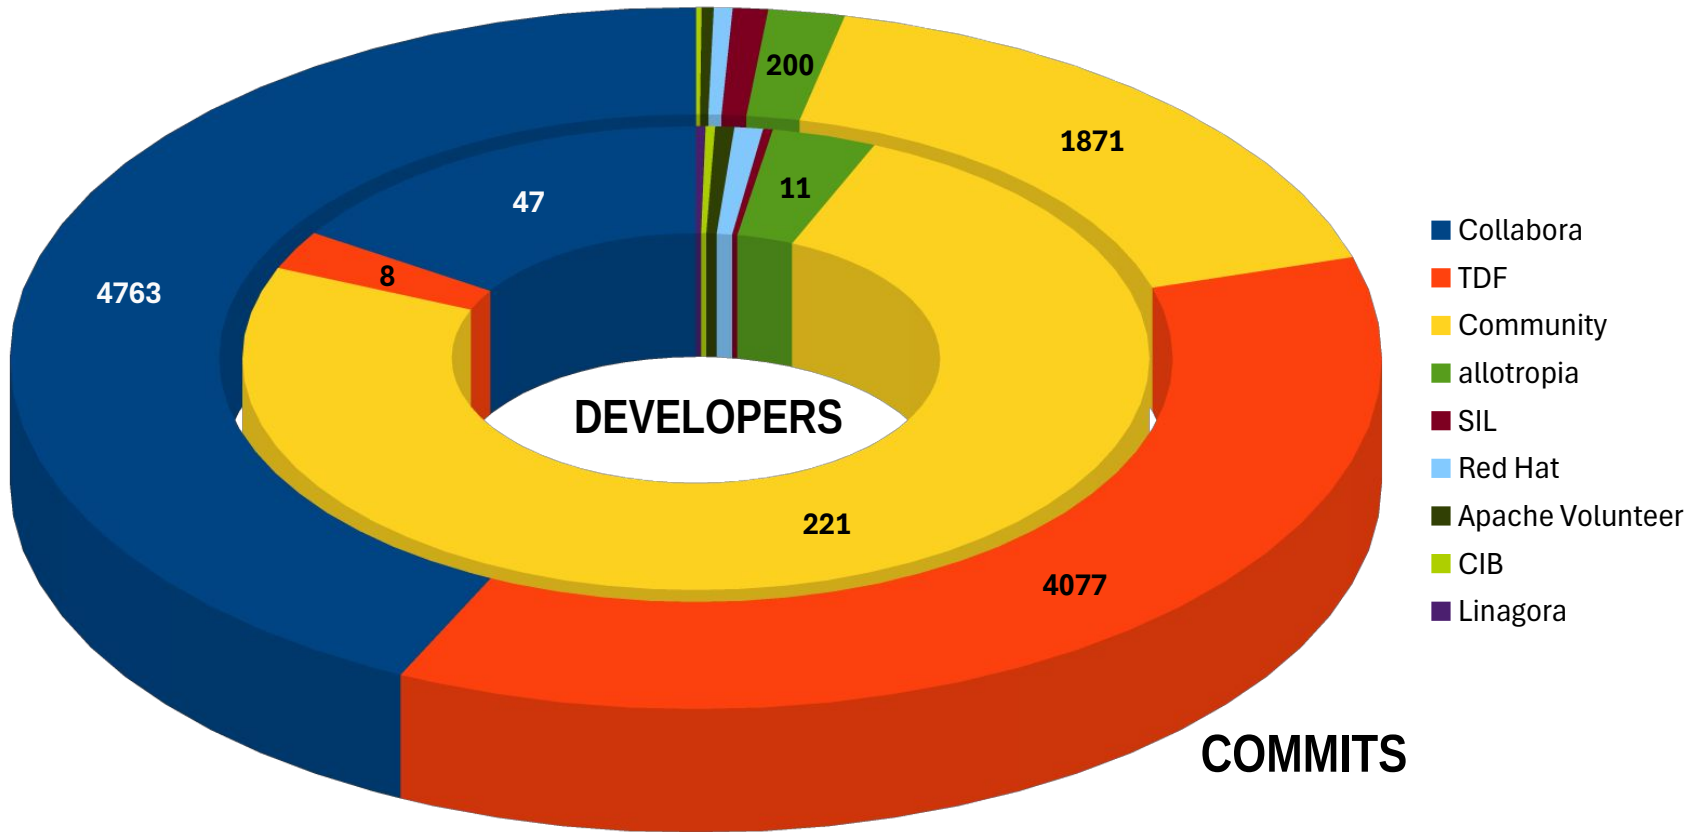

Git Commits (Number)