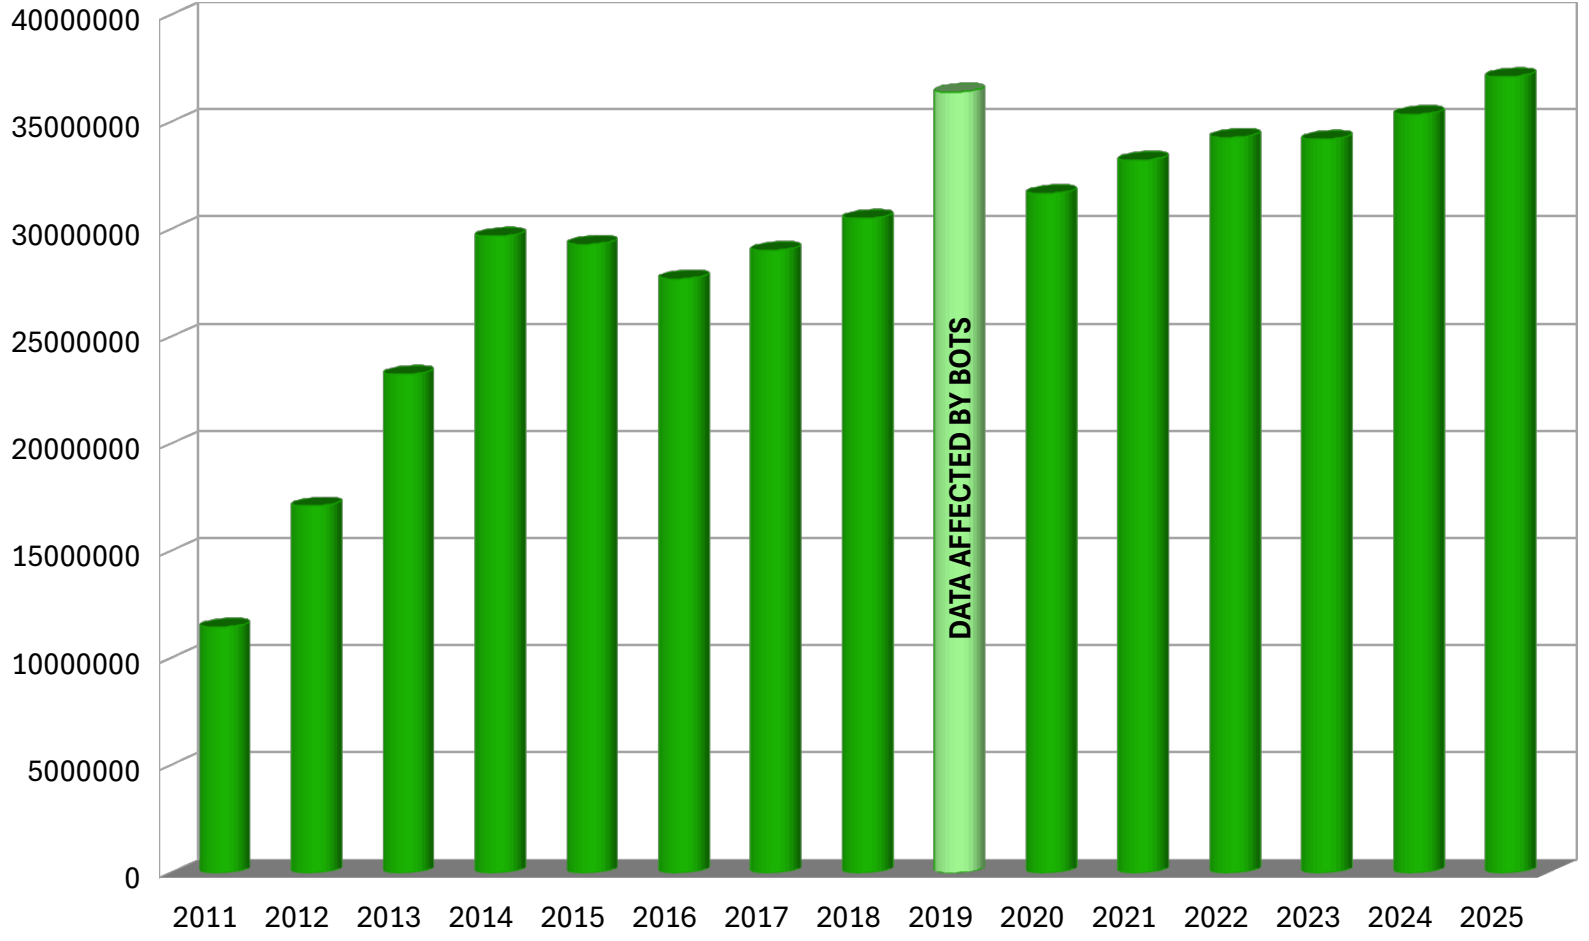

State of the LibreOffice Project

(April 2025 – March 2026)

The Document Foundation

(slide deck created by Italo Vignoli)

LibreOffice Project Summary

Git			
11.098 Commits	295 Authors	21 Repositories	
Gerrit			
230.658 Changesets	386 Submitters	25 Repositories	
Bugzilla			
5.574 Issues	2.726 Submitters	6 Products	
MediaWiki			
512 Pages	202 Editors	16.380 Revisions	
Discourse (Ask LibreOffice)			
3.520 Questions	23.062 Answers	940 Accepted	2.977 People Involved
Weblate			
245 Contributors	163 Languages	1.215.316 Units	2.241.677 Changes

LibreOffice Development Summary

- **295 developers involved**
- **11.098 new commits on the source code**
 - **221** volunteer developers (75%)
 - **1871** commits (17%)
- **8** devs from The Document Foundation (3%)
 - **4.077** commits (37%)
- **66** devs from **7** ecosystem companies (22%)
 - **5.150** commits (47%)

Community Contributors by Quarter

Trend of Monthly Donations 2024 vs 2025 vs 2026

Donations x Quarter Last 3 Years

Visitors to LibreOffice Update Page

Visitor Map

591.148.836

591,148,836 visits

Downloads from LibreOffice Download Page

Visitor Map

47.328.711

47,328,711 visits

LibreOffice Downloads per Month 2024 vs 2025 vs 2026

LibreOffice Downloads per Year

Sources of Data

- **Slides 2 to 12**

<https://dashboard.documentfoundation.org/>