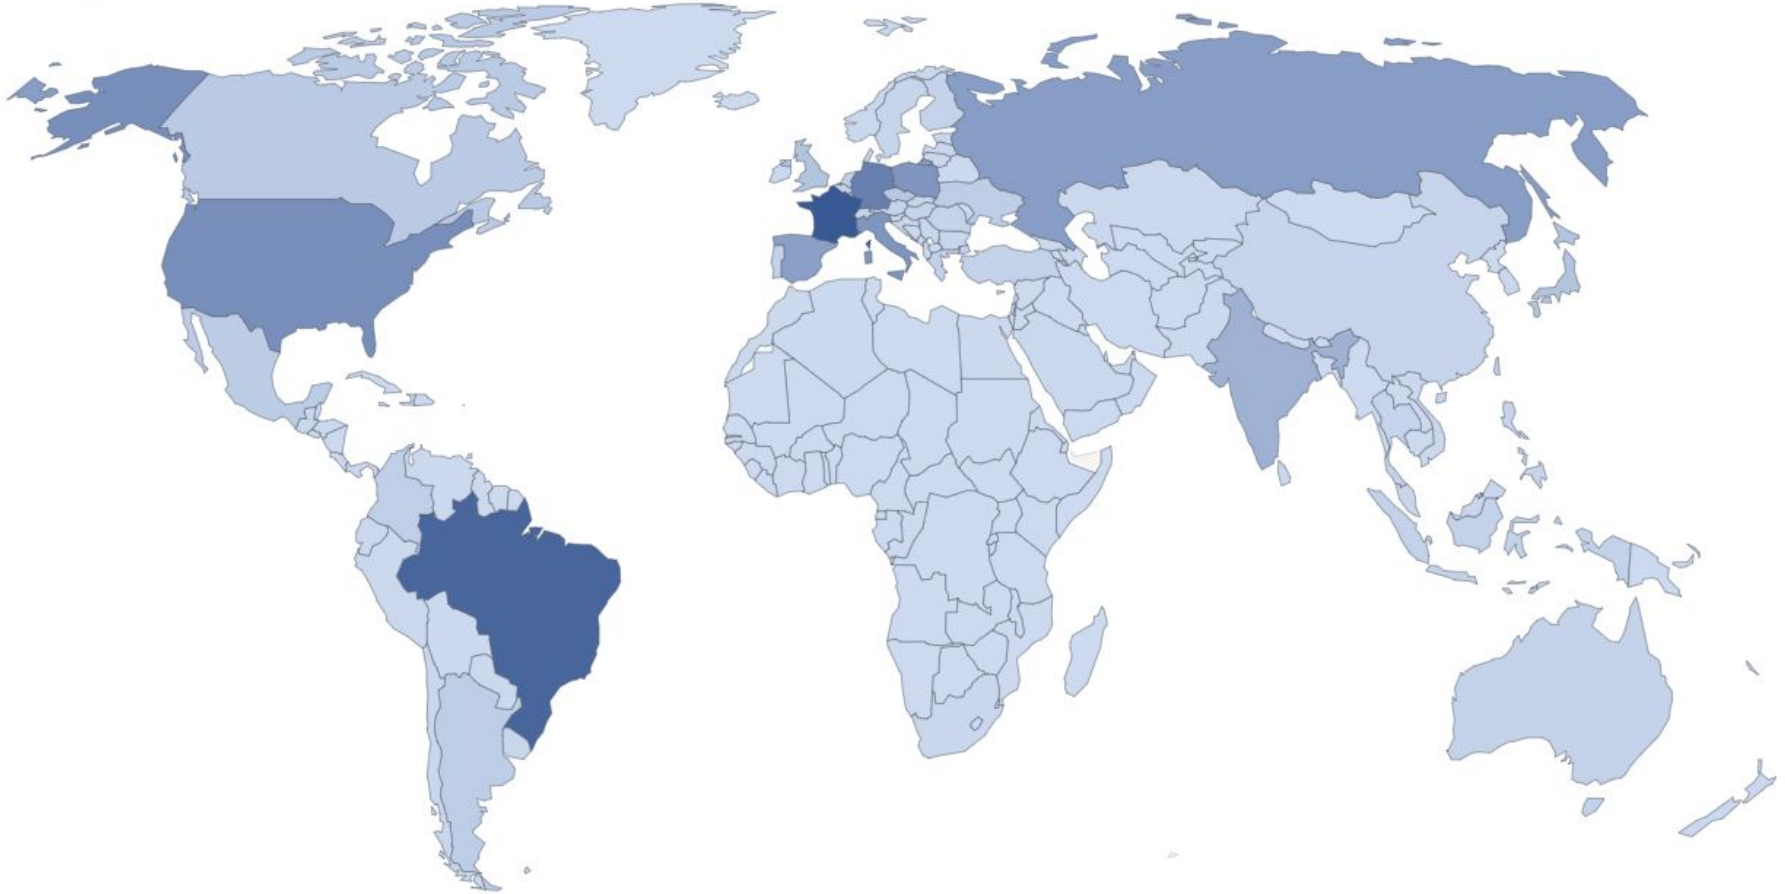

LibreOffice Development Summary

- **295 developers involved**
- **11.098 new commits on the source code**
 - **221** volunteer developers (75%)
 - **1871** commits (17%)
- **8** devs from The Document Foundation (3%)
 - **4.077** commits (37%)
- **66** devs from **7** ecosystem companies (22%)
 - **5.150** commits (47%)

- **Localization Teams**
 - **~120** shipping languages
 - **~163** registered language projects
 - **245** localizers active during last 12 months
 - **2.241.677** localized strings during last 12 months
- **LibreOffice is available in more languages than any other desktop application**

Community Contributors by Quarter

Trend of Monthly Donations 2024 vs 2025 vs 2026

Donations x Quarter Last 3 Years

Visitors to LibreOffice Update Page

Visitor Map

591.148.836

591,148,836 visits

Downloads from LibreOffice Download Page

Visitor Map

47.328.711

47,328,711 visits

LibreOffice Downloads per Month 2024 vs 2025 vs 2026

LibreOffice Downloads per Year

Sources of Data

- **Slides 2 to 12**

<https://dashboard.documentfoundation.org/>