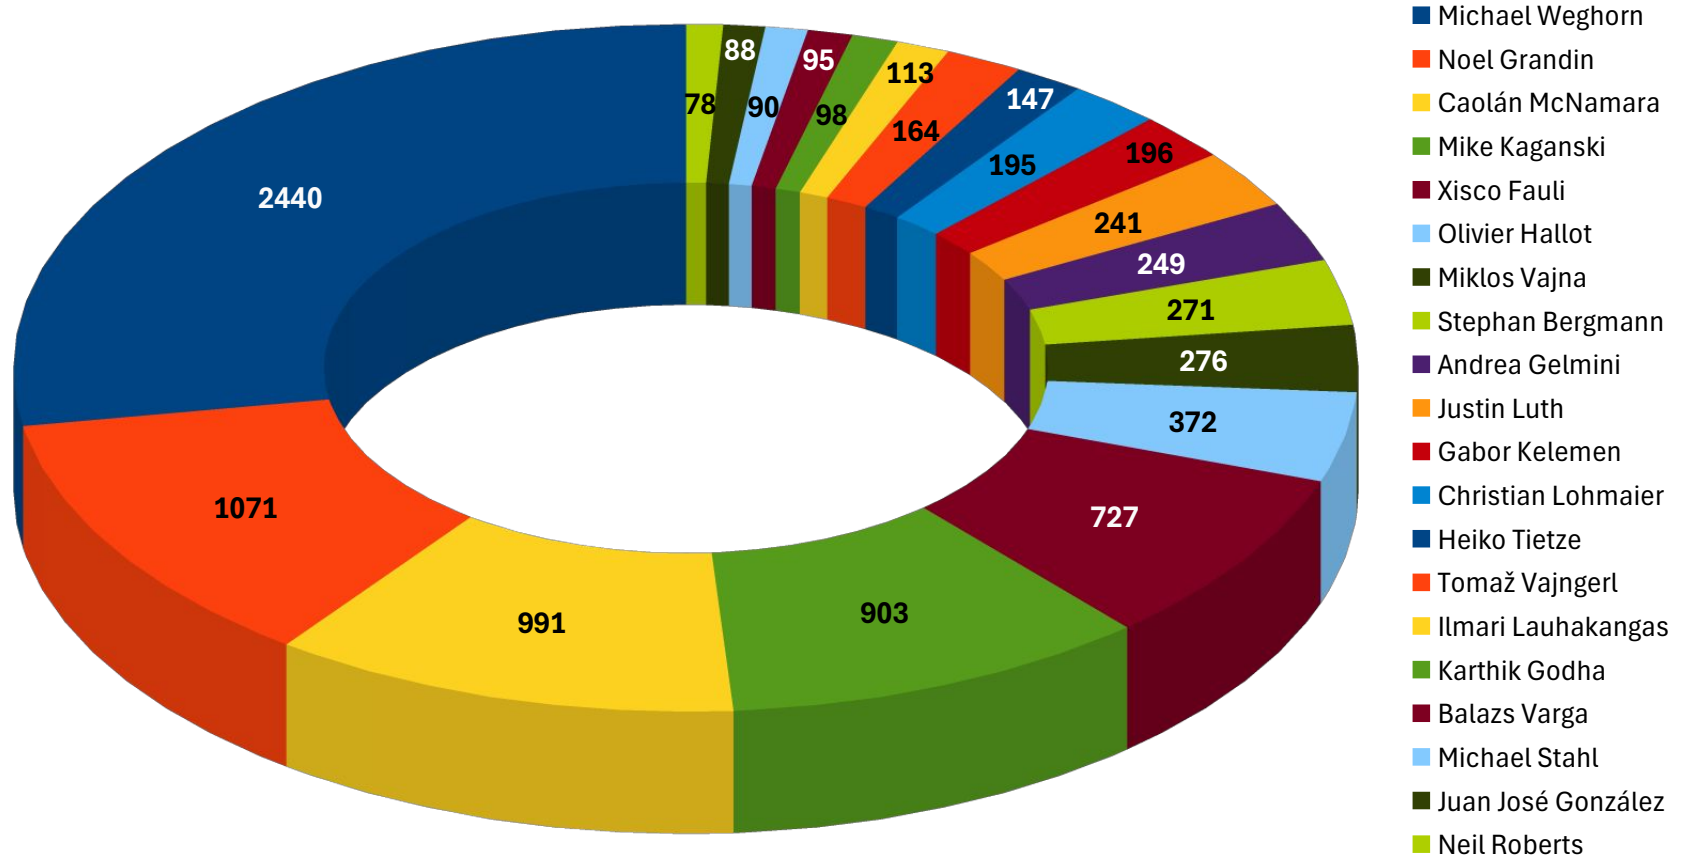

State of the LibreOffice Project

(April 2025 – March 2026)

The Document Foundation

(slide deck created by Italo Vignoli)

LibreOffice Project Summary

Git			
11.098 Commits	295 Authors	21 Repositories	
Gerrit			
230.658 Changesets	386 Submitters	25 Repositories	
Bugzilla			
5.574 Issues	2.726 Submitters	6 Products	
MediaWiki			
512 Pages	202 Editors	16.380 Revisions	
Discourse (Ask LibreOffice)			
3.520 Questions	23.062 Answers	940 Accepted	2.977 People Involved
Weblate			
245 Contributors	163 Languages	1.215.316 Units	2.241.677 Changes

LibreOffice Development Summary

- **295 developers involved**
- **11.098 new commits on the source code**
 - **221** volunteer developers (75%)
 - **1871** commits (17%)
- **8** devs from The Document Foundation (3%)
 - **4.077** commits (37%)
- **66** devs from **7** ecosystem companies (22%)
 - **5.150** commits (47%)

Git Commits (Number)

Git Commits (Percentage)

Top 20 Git Committers

Top 20 Gerrit Committers

Top 20 Bugzilla Issue Submitters

Top 20 People Answering on Discourse

Top 20 Translators on Weblate

LibreOffice Huge Localization Effort