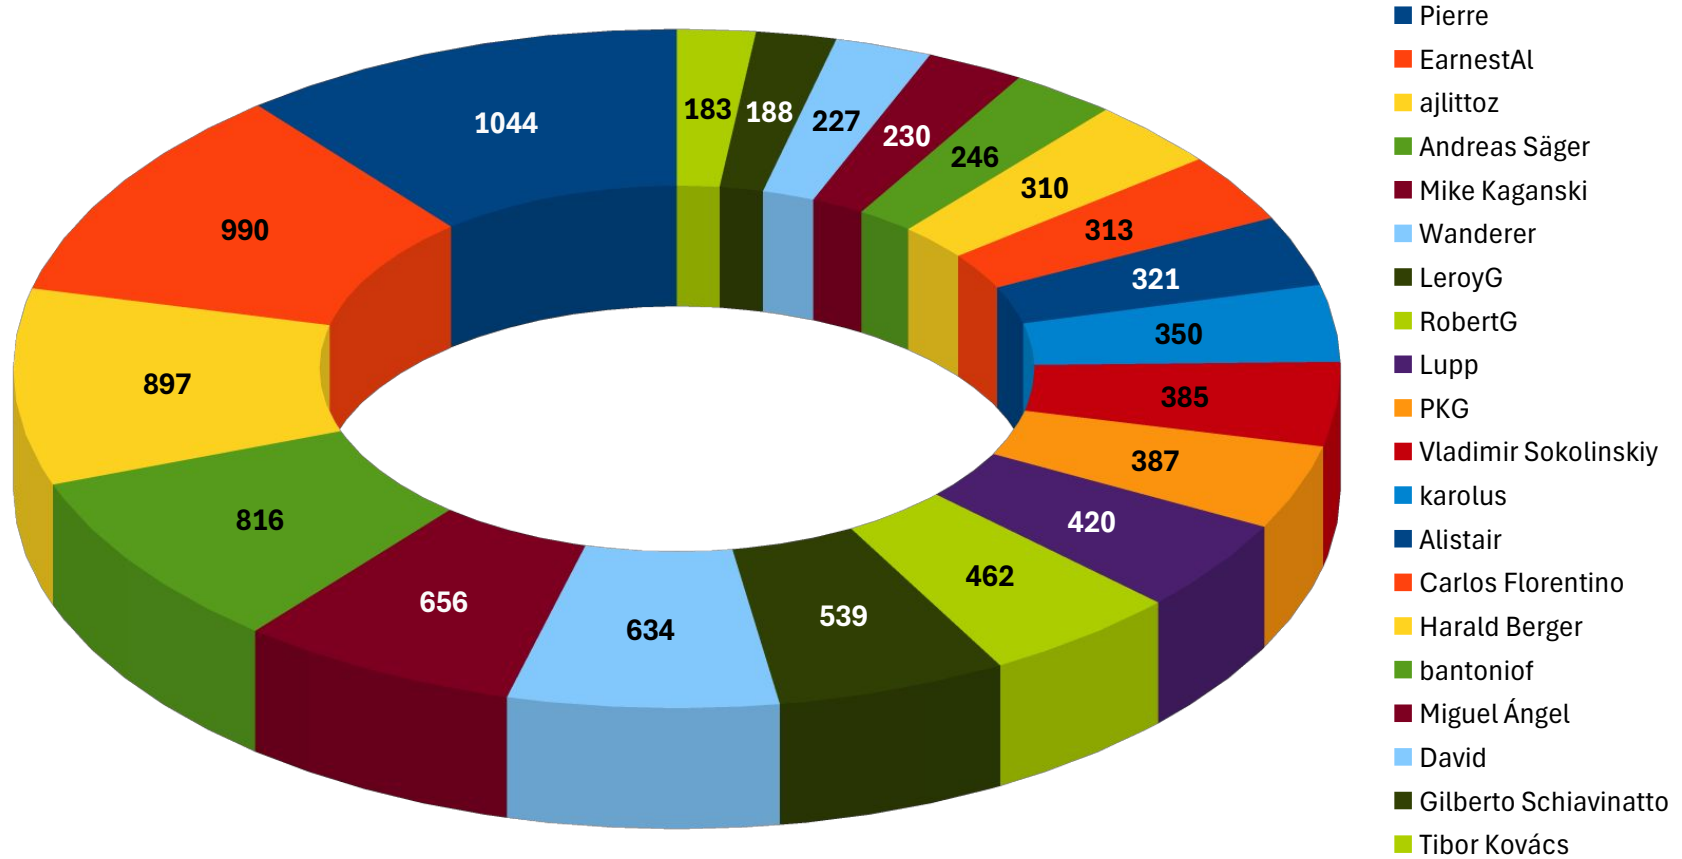

LibreOffice Development Summary

- **295 developers involved**
- **11.098 new commits on the source code**
 - **221** volunteer developers (75%)
 - **1871** commits (17%)
- **8** devs from The Document Foundation (3%)
 - **4.077** commits (37%)
- **66** devs from **7** ecosystem companies (22%)
 - **5.150** commits (47%)

Git Commits (Number)

Git Commits (Percentage)

Top 20 Git Committers

Top 20 Gerrit Committers

Top 20 Bugzilla Issue Submitters

Top 20 People Answering on Discourse

Top 20 Translators on Weblate

LibreOffice Huge Localization Effort

- **Localization Teams**
 - **~120** shipping languages
 - **~163** registered language projects
 - **245** localizers active during last 12 months
 - **2.241.677** localized strings during last 12 months
- **LibreOffice is available in more languages than any other desktop application**

Community Contributors by Quarter

Trend of Monthly Donations 2024 vs 2025 vs 2026

Donations x Quarter Last 3 Years

Visitors to LibreOffice Update Page

Visitor Map

591.148.836

591,148,836 visits

Downloads from LibreOffice Download Page