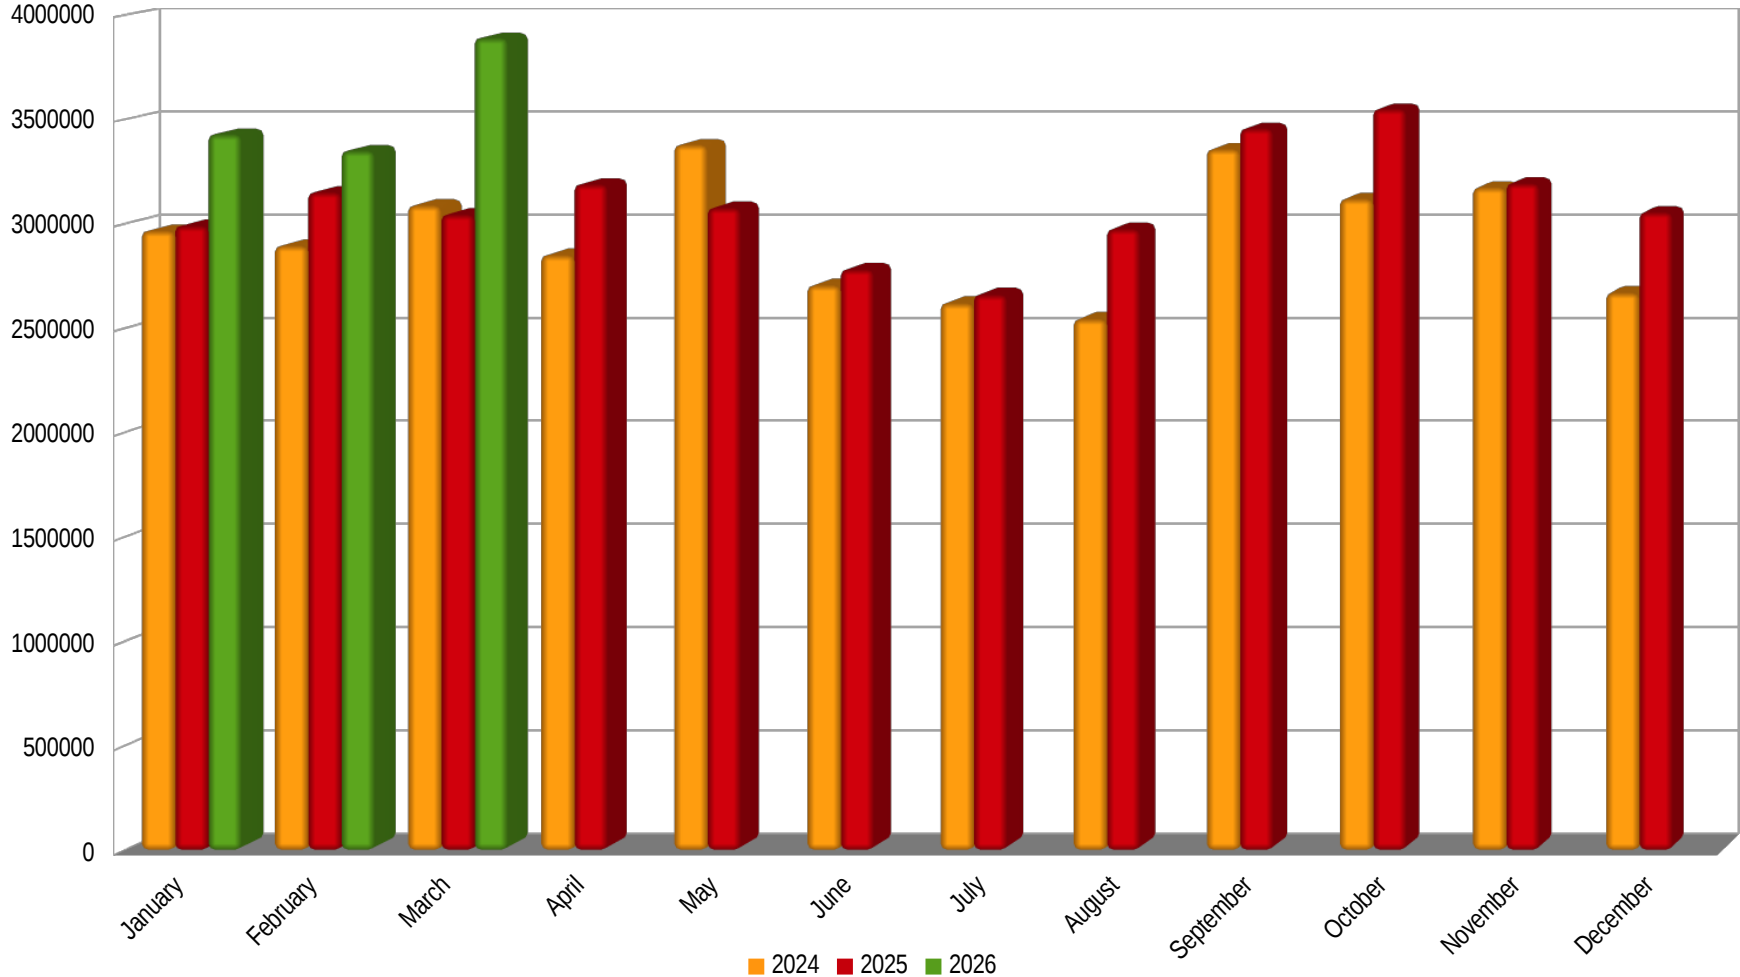

State of the LibreOffice Project

(April 2025 – March 2026)

The Document Foundation

(slide deck created by Italo Vignoli)

LibreOffice Project Summary

Git			
11.098 Commits	295 Authors	21 Repositories	
Gerrit			
230.658 Changesets	386 Submitters	25 Repositories	
Bugzilla			
5.574 Issues	2.726 Submitters	6 Products	
MediaWiki			
512 Pages	202 Editors	16.380 Revisions	
Discourse (Ask LibreOffice)			
3.520 Questions	23.062 Answers	940 Accepted	2.977 People Involved
Weblate			
245 Contributors	163 Languages	1.215.316 Units	2.241.677 Changes

LibreOffice Development Summary

- **295 developers involved**
- **11.098 new commits on the source code**
 - **221** volunteer developers (75%)
 - **1871** commits (17%)
- **8** devs from The Document Foundation (3%)
 - **4.077** commits (37%)
- **66** devs from **7** ecosystem companies (22%)
 - **5.150** commits (47%)

Community Contributors by Quarter

Trend of Monthly Donations 2024 vs 2025 vs 2026

Donations x Quarter Last 3 Years

Visitors to LibreOffice Update Page

Visitor Map

591.148.836

591,148,836 visits

Downloads from LibreOffice Download Page

Visitor Map

47.328.711

47,328,711 visits

LibreOffice Downloads per Month 2024 vs 2025 vs 2026

LibreOffice Downloads per Year

Sources of Data

- **Slides 2 to 12**

<https://dashboard.documentfoundation.org/>