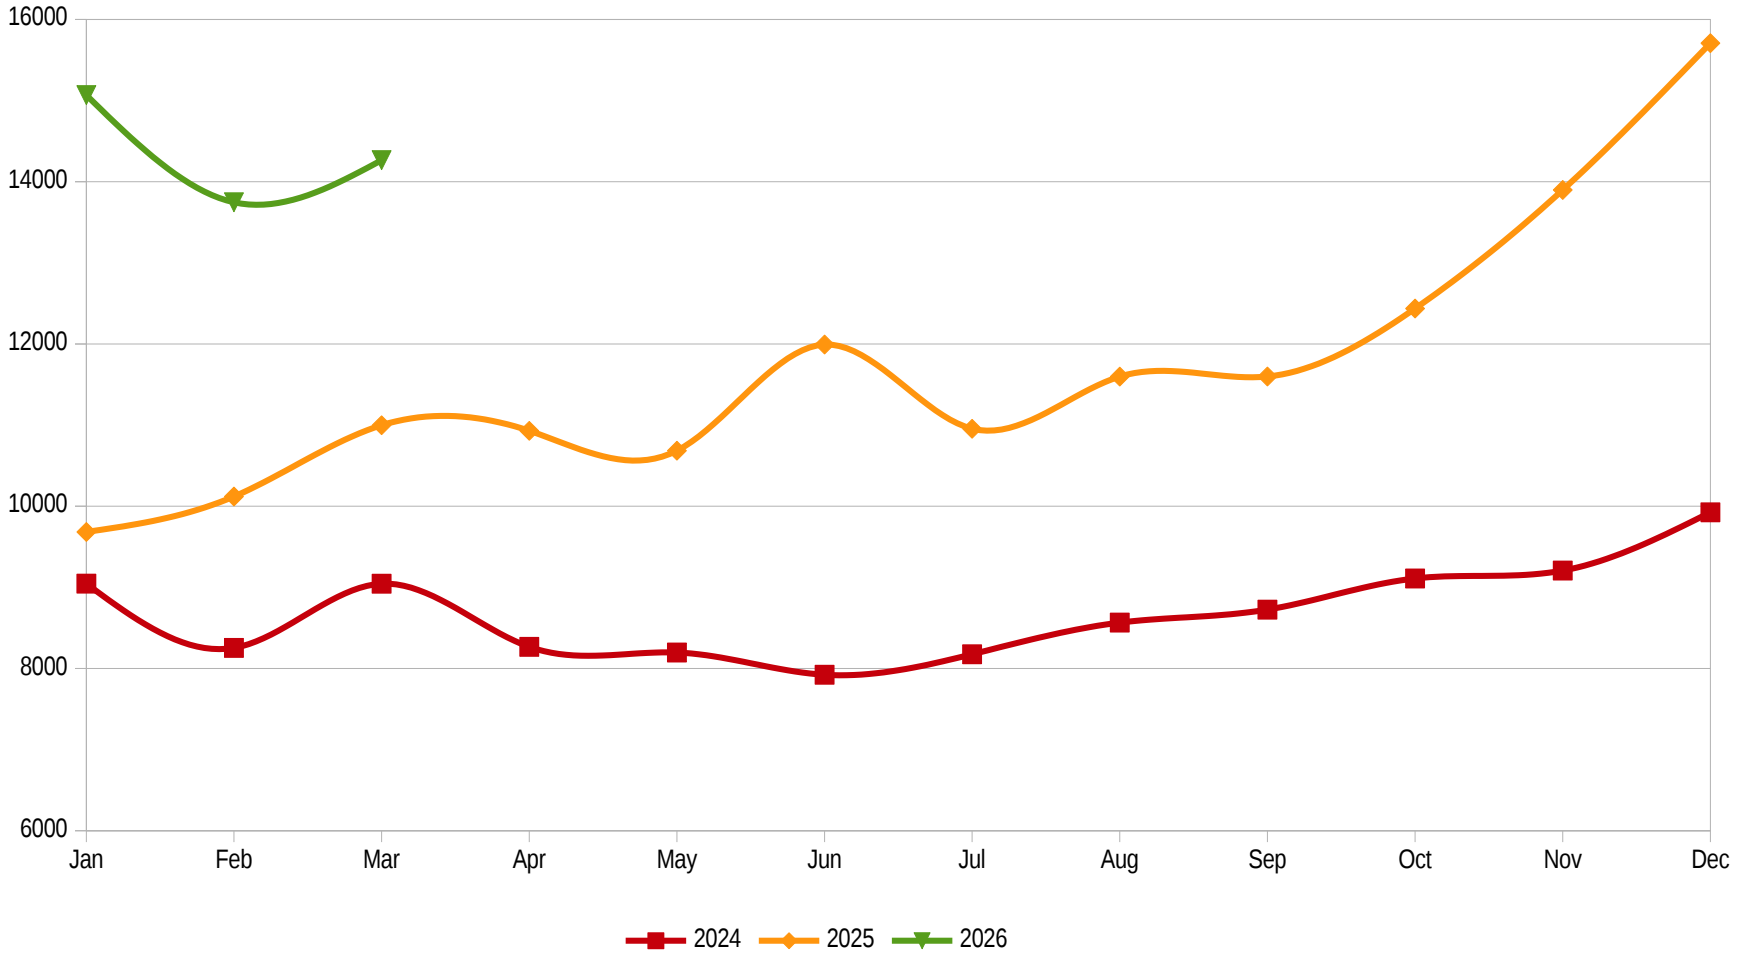

State of the LibreOffice Project

(April 2025 – March 2026)

The Document Foundation

(slide deck created by Italo Vignoli)

LibreOffice Project Summary

Git			
11.098 Commits	295 Authors	21 Repositories	
Gerrit			
230.658 Changesets	386 Submitters	25 Repositories	
Bugzilla			
5.574 Issues	2.726 Submitters	6 Products	
MediaWiki			
512 Pages	202 Editors	16.380 Revisions	
Discourse (Ask LibreOffice)			
3.520 Questions	23.062 Answers	940 Accepted	2.977 People Involved
Weblate			
245 Contributors	163 Languages	1.215.316 Units	2.241.677 Changes

LibreOffice Development Summary

- **295 developers involved**
- **11.098 new commits on the source code**
 - **221** volunteer developers (75%)
 - **1871** commits (17%)
- **8** devs from The Document Foundation (3%)
 - **4.077** commits (37%)
- **66** devs from **7** ecosystem companies (22%)
 - **5.150** commits (47%)

Git Commits (Number)

Git Commits (Percentage)

Top 20 Git Committers

Top 20 Gerrit Committers

Top 20 Bugzilla Issue Submitters

Top 20 People Answering on Discourse

Top 20 Translators on Weblate

LibreOffice Huge Localization Effort

Community Contributors by Quarter

Trend of Monthly Donations 2024 vs 2025 vs 2026

Donations x Quarter Last 3 Years

Visitors to LibreOffice Update Page

Visitor Map

591.148.836

591,148,836 visits

Downloads from LibreOffice Download Page